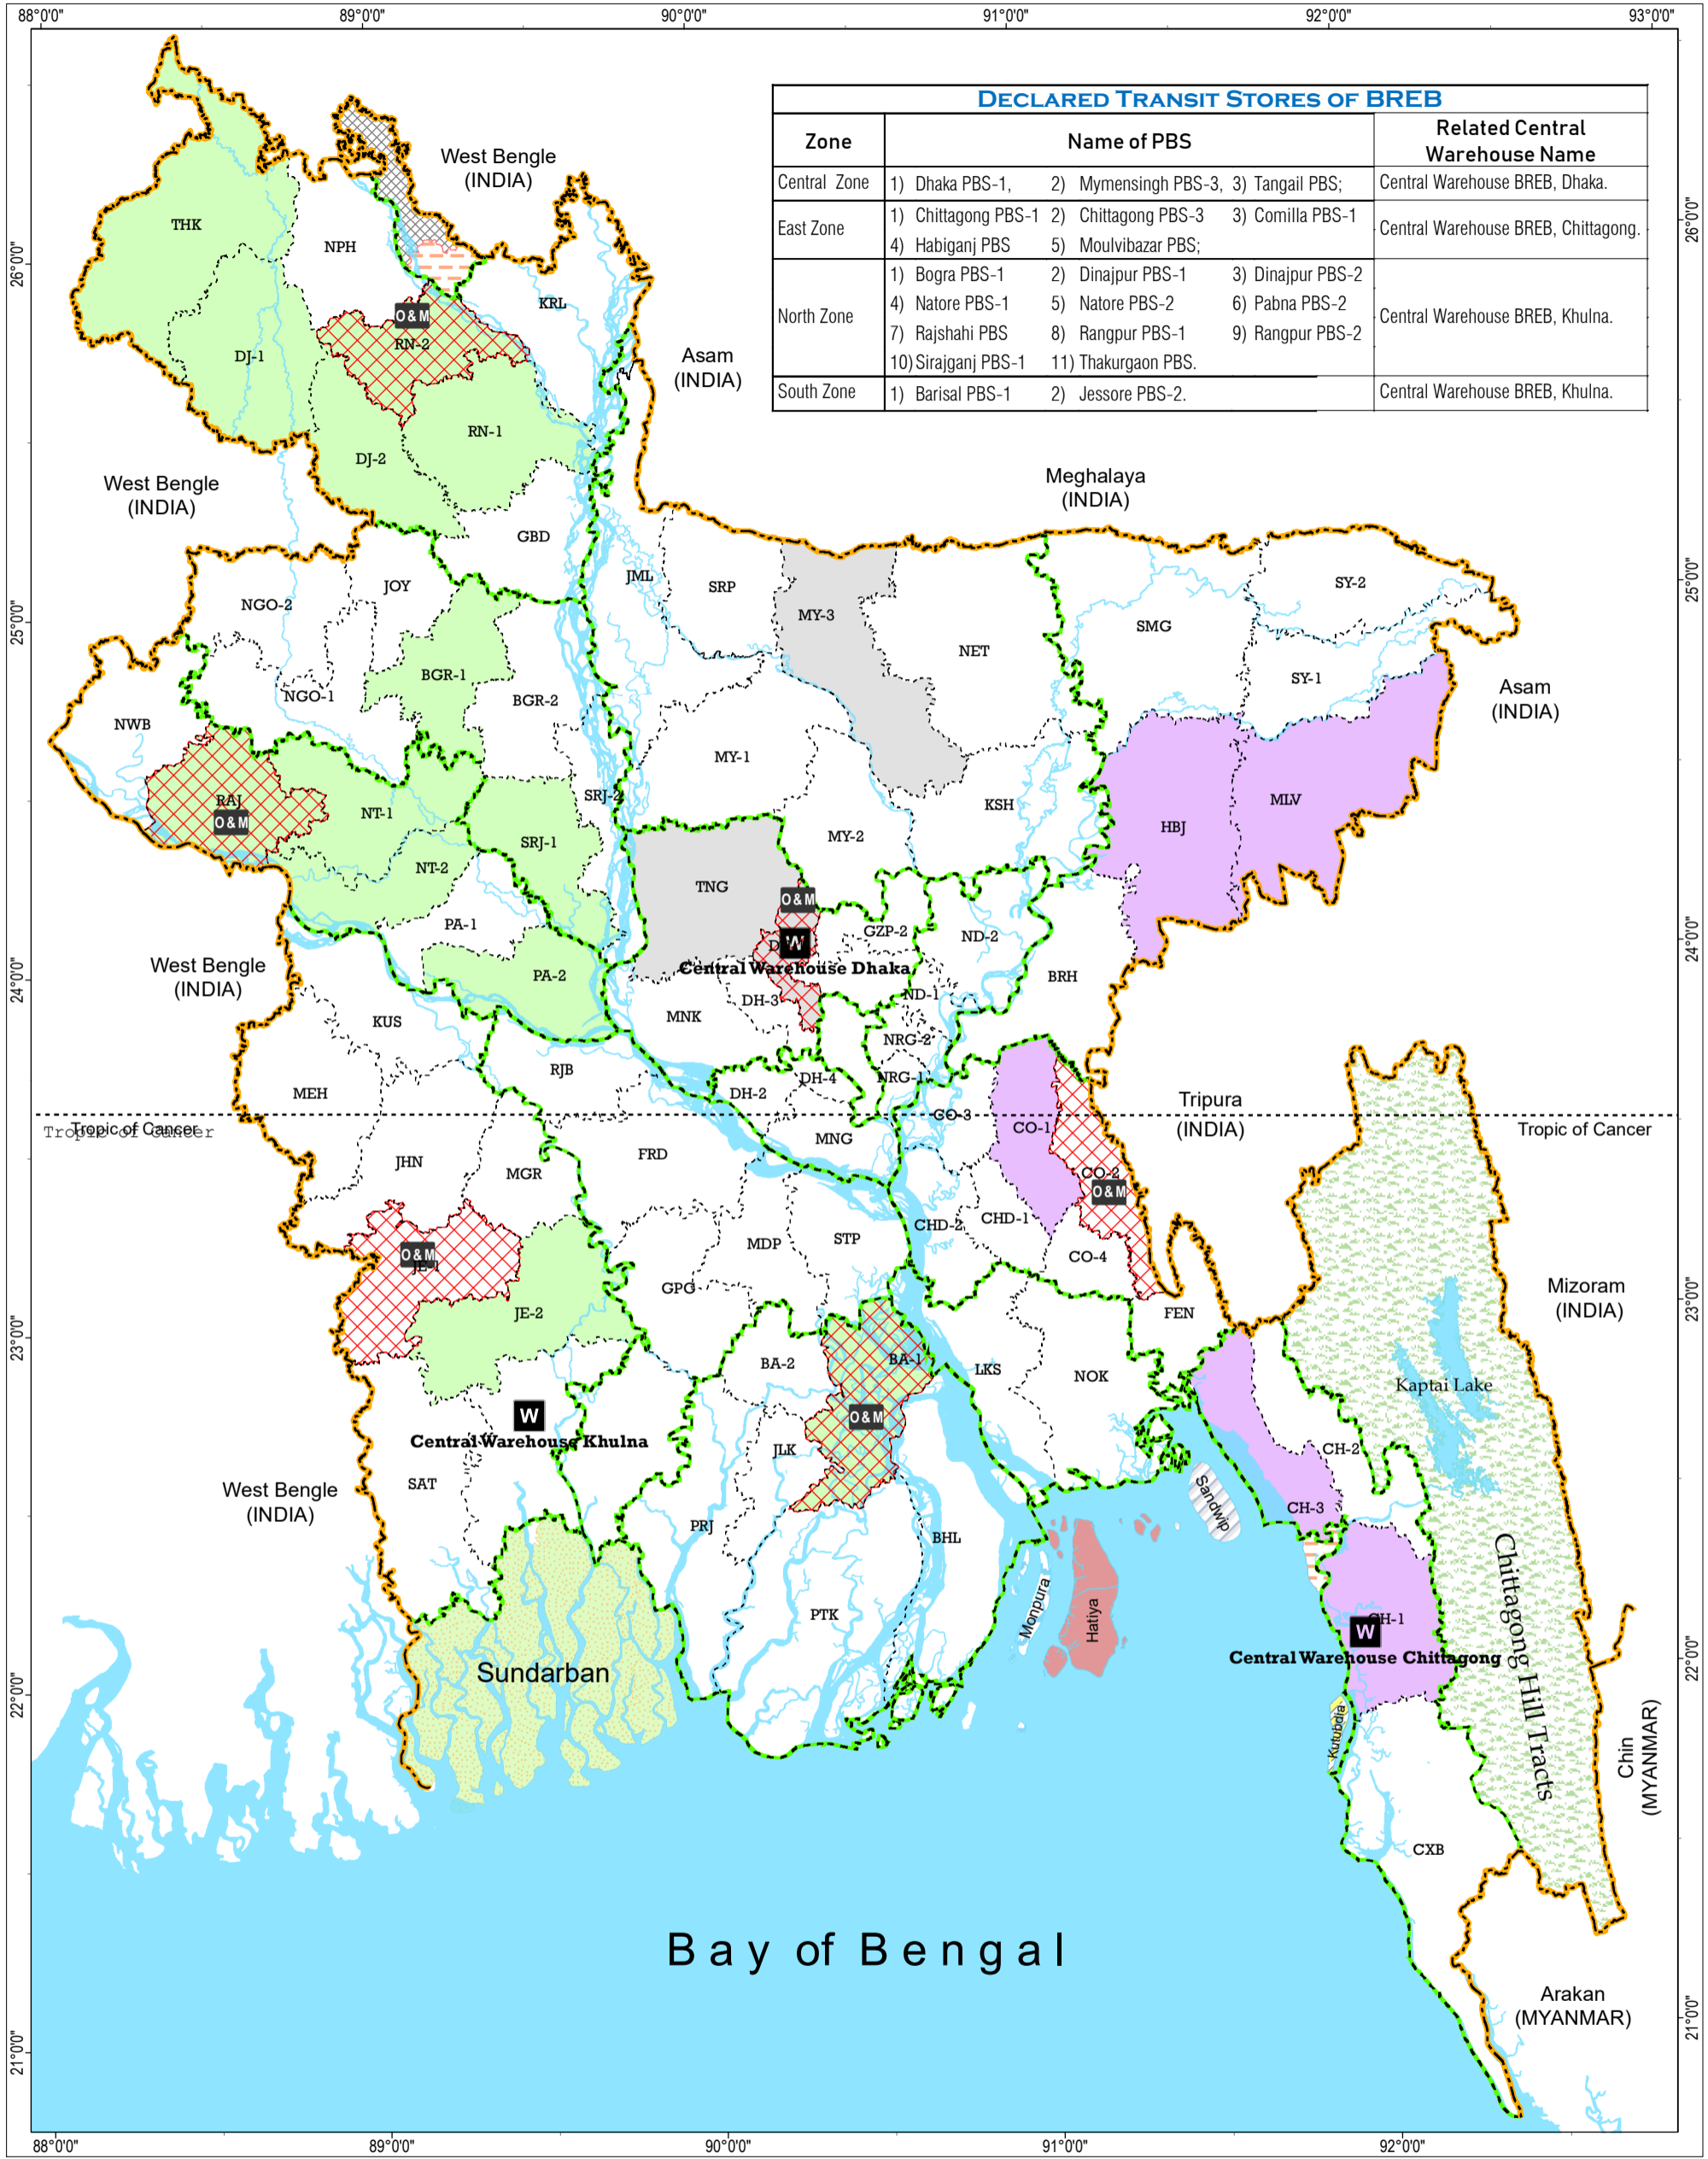

LOCATION OF CENTRAL WAREHOUSES & ITS DECLARED TRANSIT STORES

Bangladesh Rural Electrification Board

1:2,000,000

DECLARED TRANSIT STORES OF BREB		
Zone	Name of PBS	Related Central Warehouse Name
Central Zone	1) Dhaka PBS-1, 2) Mymensingh PBS-3, 3) Tangail PBS;	Central Warehouse BREB, Dhaka.
East Zone	1) Chittagong PBS-1 2) Chittagong PBS-3 3) Comilla PBS-1 4) Habiganj PBS 5) Moulvibazar PBS;	Central Warehouse BREB, Chittagong.
North Zone	1) Bogra PBS-1 2) Dinajpur PBS-1 3) Dinajpur PBS-2 4) Natore PBS-1 5) Natore PBS-2 6) Pabna PBS-2 7) Rajshahi PBS 8) Rangpur PBS-1 9) Rangpur PBS-2 10) Sirajganj PBS-1 11) Thakurgaon PBS.	Central Warehouse BREB, Khulna.
South Zone	1) Barisal PBS-1 2) Jessore PBS-2.	Central Warehouse BREB, Khulna.

Projection System

Coordinate System : WGS 1984 UTM Zone 45N
 Projection : Transverse Mercator
 Datum : WGS 1984
 Units : Meter

LEGEND

<ul style="list-style-type: none"> W Warehouse O&M O&M Complex International Boundary Zone Boundary PBS Boundary 	<ul style="list-style-type: none"> X O & M Complex Under C. Warehouse Chitagon Under C. Warehouse Dhaka Under C. Warehouse Khulna River
---	--

Declaration Date: 28-11-2017

Map Printing Date: 28-11-2017

Prepared by:
 Office of the SE, GIS
 Bangladesh Rural Electrification Board (BREB)
 Dhaka, Bangladesh.